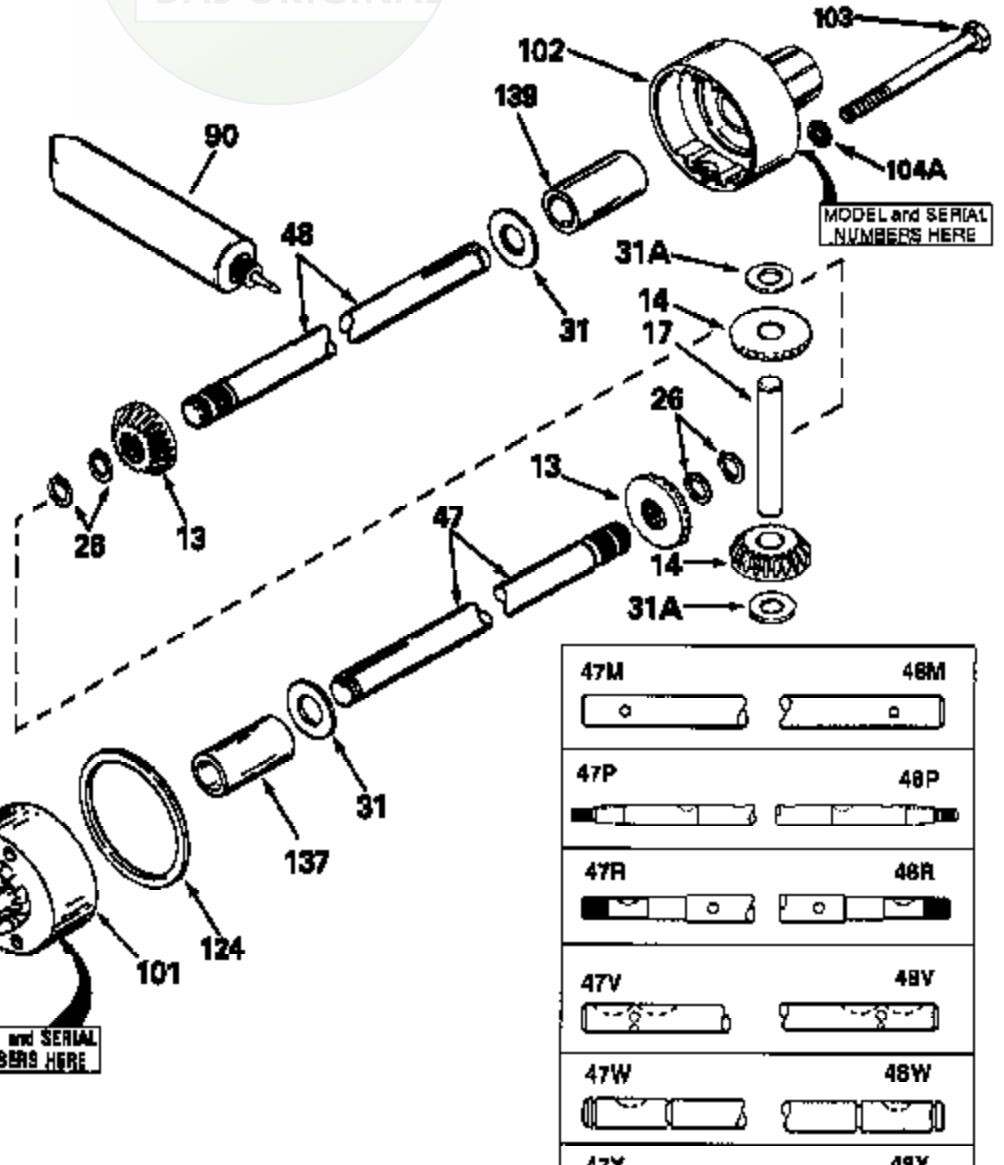

# JOIST

SICHER IST DAS:  
DAS ORIGINAL

47	48
47A	48A
47B	48B
47C	48C
47D	48D
47E	48E
47H	48H
47L	48L

47M	48M
47P	48P
47R	48R
47V	48V
47W	48W
47X	48X

Ref #	Part Number	Qty	Description
14	778068		Gear, Pinion (16 teeth)
17	786040		Pin, Drive
26	792018		Ring, Retaining
31A	780096		Washer, Thrust
31	780001		Washer (3/4" ID x 1-1/2" OD x 1/16" t hick)
47M	774383		Axle (12-5/16" long)
48M	774382		Axle (13-7/32" long)
82	786051		Sprocket. No Teeth 60. O.D. 9.841
82	786070		Sprocket. No Teeth 48. O.D. 7.920
82	786041A		Sprocket. No Teeth 45. O.D. 7.389
82	786042		Sprocket. No Teeth 40. O.D. 6.650
82	786043		Sprocket. No Teeth 54. O.D. 8.823
90	788067B	100-194	Grease 92.2 bottle Bentonite greas e)
101	774344	Peerless	Differential Carrier Hsg (Incl. 137)
102	774345		Differential Carrier Hsg (Incl. 139)
103	792041		Screw, 5/16-18 x 3-3/4"
104A	792061		Washer, Flat, 5/16"
104	792042		Nut, Lock, 5/16-18 (Use as required)
137	780077		Bushing (3/4" ID x 1-1/16" OD x 2-1/1 6" long)
139	780077		Bushing (3/4 ID x 1-1/16" OD x 2-1/16 " long)